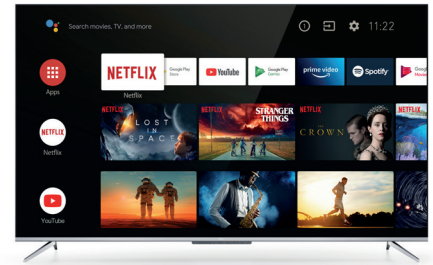

TCL

50P715

DISPLAY

Screen size (inches/cm)	50 / 127
Visible screen size : diagonal(inches/cm)	50 / 126
Panel resolution	UHD
Wide color Technology	-
HDR (High Dynamic Range)	Yes
HDR formats	HDR10, PQ10, HLG
HDR brightness	-
Picture Performance Index*	1500
Resolution	3840x2160
Curved / Curvature	-
10 bit panel	Yes
Dynamic contrast	Mega
Picture processing	IPQ 2.0 Engine
Dimming	Pro
Ultra AR coating	-
UHD upscaling	UHD Super Resolution
Color management	UHD Color Extender
Digital Noise Reduction	Yes
Film Mode	Yes

* Picture performance Index

AUDIO

Sound power	2x10 W
Music sound power	2x20 W
Dolby	Dolby AC4
Sound Processing	Dolby Audio
Equaliser	Yes
Speaker type	Down Firing
Audio quality by	-
Speakers	Full range
Digital Pure Sound	-
Woofer	-
Auto volume control	Yes

SMART CONTENT

Processor	Quad Core
SmartTV	AndroidTV & TV+ (29 languages)
Android OS	Android P (9.0)
GuideOn (Internet EPG)	-
4K	Netflix, YouTube, Amazon Prime & more
Applications	Google Play Store & TV+
Social	Yes
Web browser	Yes
HbbTV	2.0.2
Voice search	Ready

CONVENIENCE

Smartphone / Tablet remote support	Yes
USB multimedia*	Yes
Caption(Subtitle)	Yes
Divx compatibility	-
Clock & On/Off timer	-
Game mode	Yes
Sports mode	Yes
Multipicture	PAT
Sleep timer	Yes
Hotel mode	Q1 '20 update
OSD Languages	29
HDMI CEC (T-link)	Full
HDMI quick switch	Yes

* USB key not included

CONVERGENCE

Bluetooth	A2DP, HID
DLNA 1.5	Yes
Wifi display (Miracast)	Chromecast & T-cast
USB HID support	Yes

CONTROL

Remote control batteries	Yes
Remote Control	RC802N4

TUNER/BROADCASTING

DTV Tuner	DVB-T2/C/S2
Video decoding	H.265 UHD, H.264, MPEG-2
Analogue tuner	Yes
Analogue tuner systems	PAL/SECAM/NTSC (AV) BG/DK/LL'
CI+	Yes (1.4, ECP update)
EPG (DVB EIT/SI)	up to 8 days
Auto channel search	Yes
Teletext	Yes

CONNECTIVITY

HDMI	3 x 2.0b
HDCP 2.2	All HDMI's
USB	2 x 2.0
YPbPr	CVBS Optional
DVI-in (video)	via HDMI3
Ethernet (LAN RJ-45)	Yes
Wifi	Built-in b/g/n
Digital Audio Out	Optical
Headphone	Yes
RF in (IEC Terrestrial/Cable)	1
RF in (F Sat)	1
Sat: Diseq / SCD	Yes v.2.2 / Yes
CI slot	1
HDMI ARC	via HDMI 1
HDMI max resolution	2160P/60Hz 12bit
MHL	Yes (3.0) via HDMI1
Power cable	Detachable, 1.5 m

DESIGN

Color	Black
Vesa size	200 x 200 mm
Stand type	Fixed

POWER

Energy efficiency class*	A+
Auto power off	Yes
Power supply	220-240V~50Hz
Power consumption (standby)*	0,28 W
Power consumption (network standby)*	0,75 W
Power consumption (on mode IEC62087 Ed.2)*	71 W
Annual power consumption (EU standard)*	104 kWh
Peak luminance ratio	1%
Power consumption (maximum)*	85 W
Mercury content	0,0 mg
Presence of Lead	Yes

*estimation

DIMENSIONS & WEIGHT

Product Size	1112 / 702 / 301 mm
Stand width	968 mm
Product size w/o stand	1112 / 655 / 10-42-79 mm
Packaging size	1265 / 775 / 145 mm
Product / packaging	10,40 / 13,80 kg
Without stand	10,20 kg
EAN	5901292514129
Manual	29
Incl. 3D glasses	-