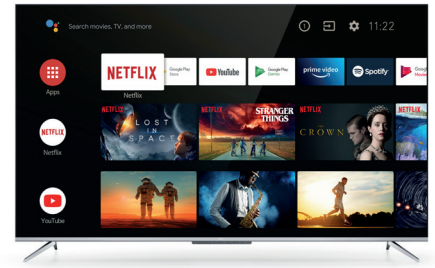

TCL

55P715

DISPLAY

Screen size (inches/cm)	55 / 139.7
Visible screen size : diagonal(inches/cm)	54.6 / 139
Panel resolution	UHD
Wide color Technology	-
HDR (High Dynamic Range)	Yes
HDR formats	HDR10, PQ10, HLG
HDR brightness	-
Picture Performance Index*	1500
Resolution	3840x2160
Curved / Curvature	-
10 bit panel	Yes
Dynamic contrast	Mega
Picture processing	IPQ 2.0 Engine
Dimming	Pro
Ultra AR coating	-
UHD upscaling	UHD Super Resolution
Color management	UHD Color Extender
Digital Noise Reduction	Yes
Film Mode	Yes

* Picture performance Index

AUDIO

Sound power	2x10 W
Music sound power	2x20 W
Dolby	Dolby AC4
Sound Processing	Dolby Audio
Equaliser	Yes
Speaker type	Down Firing
Audio quality by	-
Speakers	Full range
Digital Pure Sound	-
Woofers	-
Auto volume control	Yes

SMART CONTENT

Processor	Quad Core
SmartTV	AndroidTV & TV+ (29 languages)
Android OS	Android P (9.0)
GuideOn (Internet EPG)	-
4K	Netflix, YouTube, Amazon Prime & more
Applications	Google Play Store & TV+
Social	Yes
Web browser	Yes
HbbTV	2.0.2
Voice search	Ready

CONVENIENCE

Smartphone / Tablet remote support	Yes
USB multimedia*	Yes
Caption/Subtitle	Yes
Divx compatibility	-
Clock & On/Off timer	-
Game mode	Yes
Sports mode	Yes
Multipicture	PAT
Sleep timer	Yes
Hotel mode	Q1 '20 update
OSD Languages	29
HDMI CEC (T-link)	Full
HDMI quick switch	Yes

* USB key not included

CONVERGENCE

Bluetooth	A2DP, HID
DLNA 1.5	Yes
Wifi display (Miracast)	Chromecast & T-cast
USB HID support	Yes

CONTROL

Remote control batteries	Yes
Remote Control	RC802N4

TUNER/BROADCASTING

DTV Tuner	DVB-T2/C/S2
Video decoding	H.265 UHD, H.264, MPEG-2
Analogue tuner	Yes
Analogue tuner systems	PAL/SECAM/NTSC (AV) BG/DK/LL'
CI+	Yes (1.4, ECP update)
EPG (DVB EIT/SI)	up to 8 days
Auto channel search	Yes
Teletext	Yes

CONNECTIVITY

HDMI	3 x 2.0b
HDCP 2.2	All HDMI's
USB	2 x 2.0
YPbPr	CVBS Optional
DVI-in (video)	via HDMI3
Ethernet (LAN RJ-45)	Yes
Wifi	Built-in b/g/n
Digital Audio Out	Optical
Headphone	Yes
RF in (IEC Terrestrial/Cable)	1
RF in (F Sat)	1
Sat: Diseq / SCD	Yes v.2.2 / Yes
CI slot	1
HDMI ARC	via HDMI 1
HDMI max resolution	2160P/60Hz 12bit
MHL	Yes (3.0) via HDMI1
Power cable	Detachable, 1.5 m

DESIGN

Color	Black
Vesa size	200 x 200 mm
Stand type	Fixed

POWER

Energy efficiency class*	A+
Auto power off	Yes
Power supply	220-240V~50Hz
Power consumption (standby)*	0,29 W
Power consumption (network standby)*	- W
Power consumption (on mode IEC62087 Ed.2)*	87 W
Annual power consumption (EU standard)*	108 kWh
Peak luminance ratio	65%
Power consumption (maximum)*	140 W
Mercury content	0,0 mg
Presence of Lead	Yes

*estimation

DIMENSIONS & WEIGHT

Product Size	1227 / 764 / 300 mm
Stand width	1073 mm
Product size w/o stand	1227 / 717 / 11-41-78 mm
Packaging size	1400 / 875 / 150 mm
Product / packaging	12,40 / 17,00 kg
Without stand	12,20 kg
EAN	5901292514112
Manual	29
Incl. 3D glasses	-