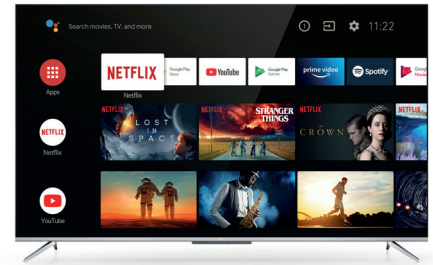

TCL

65P715

DISPLAY

Screen size (inches/cm)	65 / 165.1
Visible screen size : diagonal(inches/cm)	64.5 / 164
Panel resolution	UHD
Wide color Technology	-
HDR (High Dynamic Range)	Yes
HDR formats	HDR10, PQ10, HLG
HDR brightness	-
Picture Performance Index*	1500
Resolution	3840x2160
Curved / Curvature	-
10 bit panel	Yes
Dynamic contrast	Mega
Picture processing	IPQ 2.0 Engine
Dimming	Pro
Ultra AR coating	-
UHD upscaling	UHD Super Resolution
Color management	UHD Color Extender
Digital Noise Reduction	Yes
Film Mode	Yes

* Picture performance Index

AUDIO

Sound power	2x10 W
Music sound power	2x20 W
Dolby	Dolby AC4
Sound Processing	Dolby Audio
Equaliser	Yes
Speaker type	Down Firing
Audio quality by	-
Speakers	Full range
Digital Pure Sound	-
Woofer	-
Auto volume control	Yes

SMART CONTENT

Processor	Quad Core
SmartTV	AndroidTV & TV+ (29 languages)
Android OS	Android P (9.0)
GuideOn (Internet EPG)	-
4K	Netflix, YouTube, Amazon Prime & more
Applications	Google Play Store & TV+
Social	Yes
Web browser	Yes
HbbTV	2.0.2
Voice search	Ready

CONVENIENCE

Smartphone / Tablet remote support	Yes
USB multimedia*	Yes
Caption(Subtitle)	Yes
Divx compatibility	-
Clock & On/Off timer	-
Game mode	Yes
Sports mode	Yes
Multipicture	PAT
Sleep timer	Yes
Hotel mode	Q2 '20 update
OSD Languages	29
HDMI CEC (T-link)	Full
HDMI quick switch	Yes

* USB key not included

CONVERGENCE

Bluetooth	A2DP, HID
DLNA 1.5	Yes
Wifi display (Miracast)	Chromecast & T-cast
USB HID support	Yes

CONTROL

Remote control batteries	Yes
Remote Control	RC802N4

TUNER/BROADCASTING

DTV Tuner	DVB-T2/C/S2
Video decoding	H.265 UHD, H.264, MPEG-2
Analogue tuner	Yes
Analogue tuner systems	PAL/SECAM/NTSC (AV) BG/DK/LL'
CI+	Yes (1.4)
EPG (DVB EIT/SI)	up to 8 days
Auto channel search	Yes
Teletext	Yes

CONNECTIVITY

HDMI	3 x 2.0b
HDCP 2.2	All HDMI's
USB	2 x 2.0
YPbPr	CVBS Optional
DVI-in (video)	via HDMI3
Ethernet (LAN RJ-45)	Yes
Wifi	Built-in b/g/n
Digital Audio Out	Optical
Headphone	Yes
RF in (IEC Terrestrial/Cable)	1
RF in (F Sat)	1
Sat: Diseq / SCD	Yes v.2.2 / Yes
CI slot	1
HDMI ARC	via HDMI 1
HDMI max resolution	2160P/60Hz 12bit
MHL	Yes (3.0) via HDMI1
Power cable	Detachable, 1.5 m

DESIGN

Color	Black
Vesa size	400 x 200 mm
Stand type	Fixed

POWER

Energy efficiency class*	A++
Auto power off	Yes
Power supply	220-240V~50Hz
Power consumption (standby)*	0.23 W
Power consumption (network standby)*	0.32 W
Power consumption (on mode IEC62087 Ed.2)*	82 W
Annual power consumption (EU standard)*	120 kWh
Peak luminance ratio	69%
Power consumption (maximum)*	160 W
Mercury content	0.0 mg
Presence of Lead	Yes

*estimation

DIMENSIONS & WEIGHT

Product Size	1444 / 886 / 319 mm
Stand width	1299 mm
Product size w/o stand	1444 / 838 / 11-42-79 mm
Packaging size	1645 / 1000 / 190 mm
Product / packaging	18.60 / 25.40 kg
Without stand	18.40 kg
EAN	5901292514105
Manual - languages number	29
Incl. 3D glasses	-