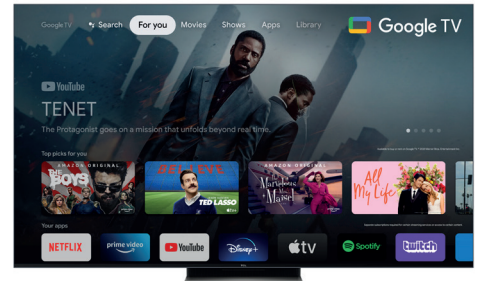

TCL

75C835

DISPLAY

Screen size (inches/cm)	75 / 190.5
Visible screen size : diagonal(inches/cm)	74.5 / 189
Panel resolution	UHD
Wide color Technology	Quantum Dot
HDR (High Dynamic Range)	Yes
HDR formats	Dolby Vision IQ, HDR10+, HDR10, PQ10, HLG
HDR brightness	1500 nits
Picture Performance Index*	4400
Resolution	3840x2160
Curved / Curvature	-
10 bit panel	Yes
Dynamic contrast	Mega
Picture processing	AI PQ 2.0 Engine
Dimming	Yes
Ultra AR coating	-
UHD upscaling	UHD Deep Learning AI SR
Color management	3D LUT, 10P & 2P calibration
Digital Noise Reduction	Yes
Film Mode	Yes

* Picture performance Index

AUDIO

Sound power	2x10 W +20 W
Music sound power	-
Dolby	Dolby AC4, Dolby TrueHD
Sound Processing	Dolby Atmos, Virtualization & upmix
Equaliser	7 band
Speaker type	Down Firing
Audio quality by	ONKYO
Speakers	3 way
Digital Pure Sound	-
Woofer	Yes
Auto volume control	Yes

SMART CONTENT

Processor	Quad Core
SmartTV	GoogleTV (29 languages)
Android OS	GoogleTV (ATV 11.0)
GuideOn (Internet EPG)	-
4K	Netflix, YouTube, Amazon Prime, AppleTV+ & more
Applications	Google Play Store
Social	-
Web browser	-
HbbTV	2.0.2
Smart integrated TV microphone	Yes

CONVENIENCE

Smartphone / Tablet remote support	Yes
USB multimedia*	Yes
Caption(Subtitle)	Yes
Divx compatibility	-
Clock & On/Off timer	-
Game mode	Auto
Sports mode	Yes
Multipicture	PAT
Sleep timer	Yes
Hotel mode	-
OSD Languages	29
HDMI CEC (T-link)	Full
HDMI quick switch	Yes

* USB key not included

CONVERGENCE

Bluetooth	A2DP, HID
DLNA 1.5	Yes
Wifi display (Miracast)	Chromecast & T-cast
USB HID support	Yes

CONTROL

Remote control batteries	Yes
Remote Control	RC902V1+RC802NU1

TUNER/BROADCASTING

DTV Tuner	DVB-T2/C/S2
Video decoding	H.265 UHD, H.264, MPEG-2
Analogue tuner	Yes
Analogue tuner systems	PAL/SECAM/NTSC (AV) BG/DK/LL'
CI+	Yes (1.4, ECP)
EPG (DVB EIT/SI)	up to 8 days
Auto channel search	Yes
Teletext	Yes

CONNECTIVITY

HDMI	4 x 2.1
HDCP 2.2	2,3
USB	1 x 2.0
YPbPr	CVBS Optional
DVI-in (video)	-
Ethernet (LAN RJ-45)	Yes
Wifi	Built-in ax/ac/n 2.4/5Ghz MIMO
Digital Audio Out	Optical
Headphone	Yes
RF in (IEC Terrestrial/Cable)	1
RF in (F Sat)	1
Sat: Diseq / SCD	Yes v.2.2 / ver. I & II
CI slot	1
HDMI eARC/ARC	eARC HDMI 4
HDMI max resolution	2160P/120Hz 444 12bit,
MHL	(2160P/144Hz 444 10bit)
Power cable	Yes (3.0) via HDMI1
	Detachable, 1.5 m

GAMING EXPERIENCE

HDMI 2.1 :	Features	UHD 144p HDR, ALLM, eARC
	VRR / FreeSync / G-sync	Yes / Premium / -

DESIGN

Color	Brushed titanium metal front
Vesa size	400 x 400 mm
Stand design	Central

POWER